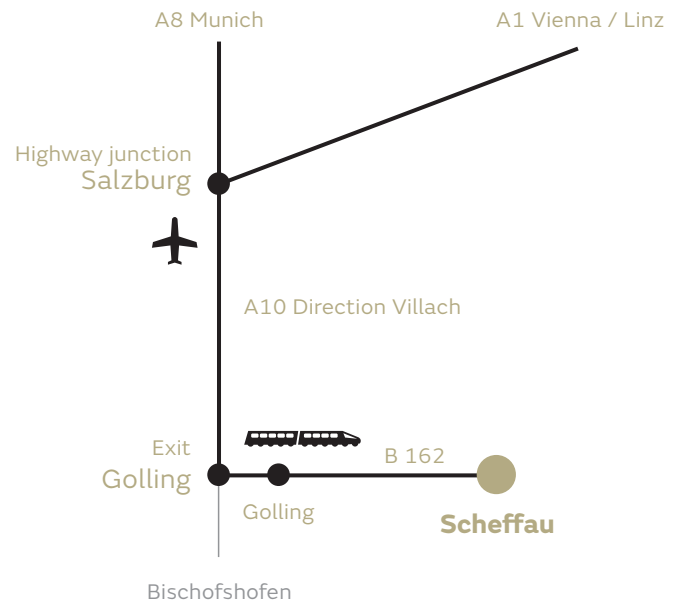

Arrival via road

- * HIGHWAY | Direction Salzburg
Coming from Munich or Vienna
- * HIGHWAY JUNCTION SALZBURG
Continue on highway A10, direction Villach
- * EXIT GOLLING/ABTENAU
Continue route B 162 to Scheffau

Arrival via train

Via Salzburg Main Station to train station Golling-Abtenau
Further by bus or taxi (4 km) to Scheffau

WITHIN SCHEFFAU

- * On route B162 enter Scheffau by turning left (coming from Golling) at the big soccer field.
- * After 200 meters you get to the centre, turn right here and follow the road for approximately 500 meters.
- * At the junction at the farmstead turn lightly left to enter a small road.
- * After further 100 meters – at the 2nd house on the left – you've reached the appartements bachler. Welcome!